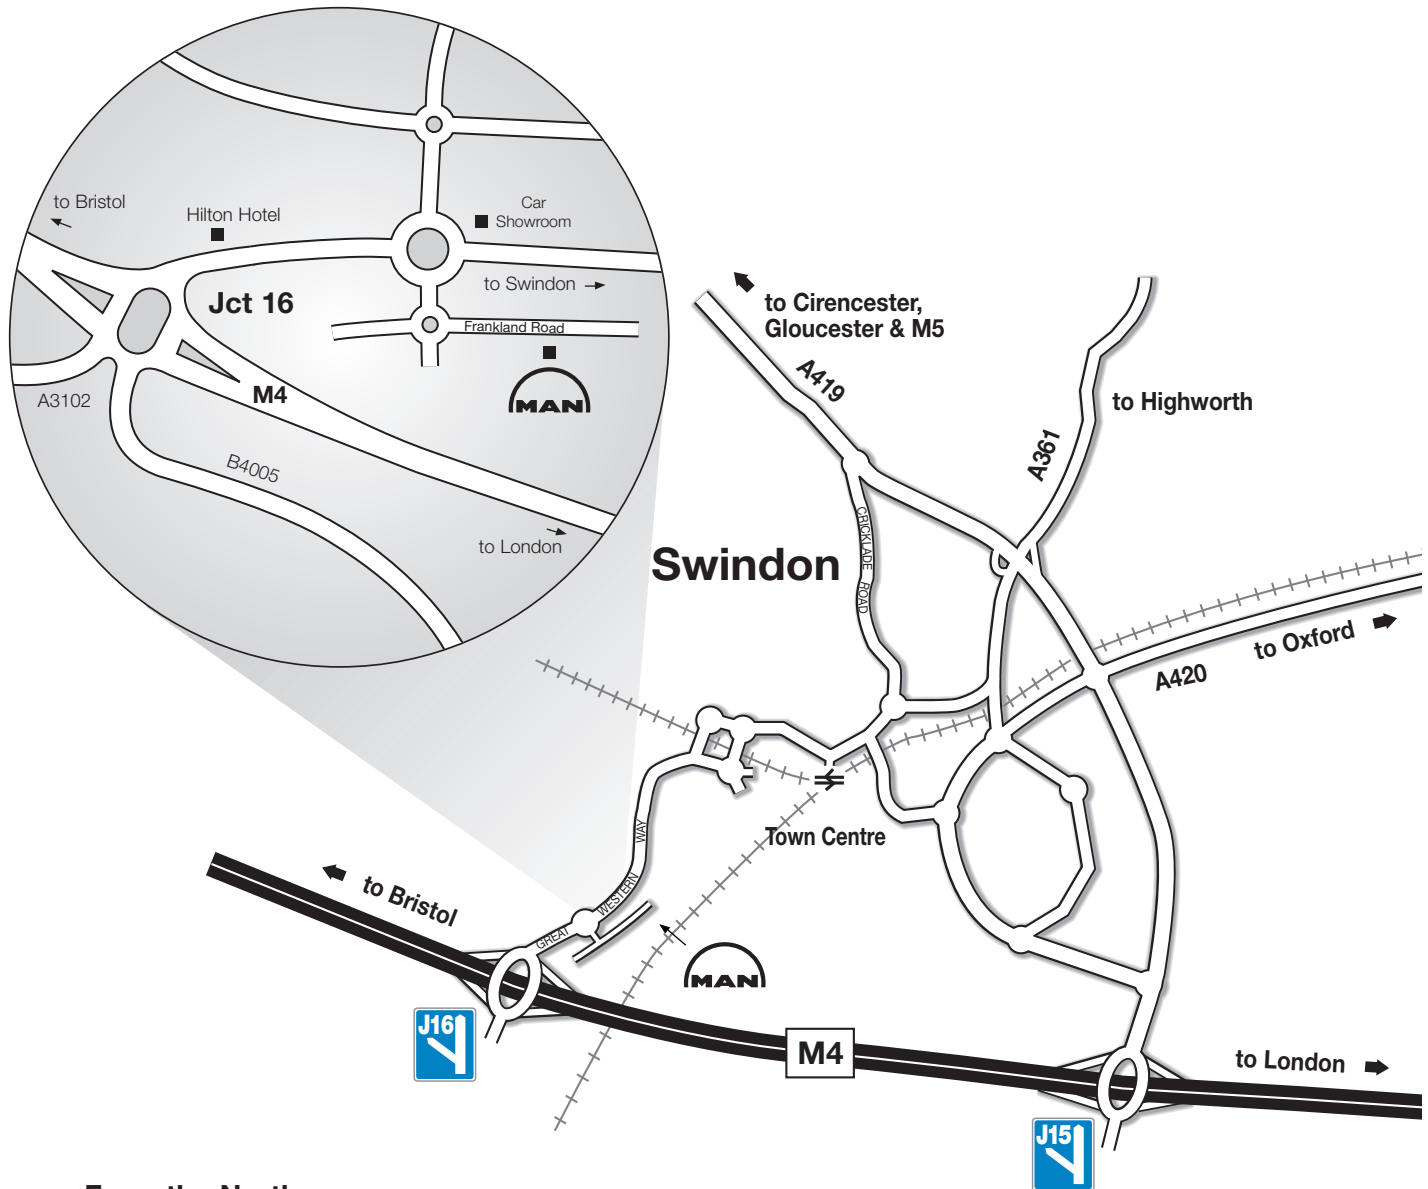

How to find us

From the North

Join the M4 at Junction 15 and head West towards Junction 16 and follow route "from the East and West".

From the East and West

Exit from M4 at Junction 16 signposted Swindon West. Take A3102 Great Western Way towards Swindon Centre. After passing the Hilton Hotel and Lydiard Fields on your left, turn right at the Blagrove roundabout.

Turn left at mini-roundabout and continue for approximately 400 yards. MAN Truck & Bus will now be in view on right hand side. Turn right after the flags and proceed straight to the visitor parking area immediately in front of the reception entrance.

From the South

From the South West join the M4 and head East towards Junction 16 and follow route "from the East and West".

From the South East join the M4 and head West towards Junction 16 and follow route "from the East and West".